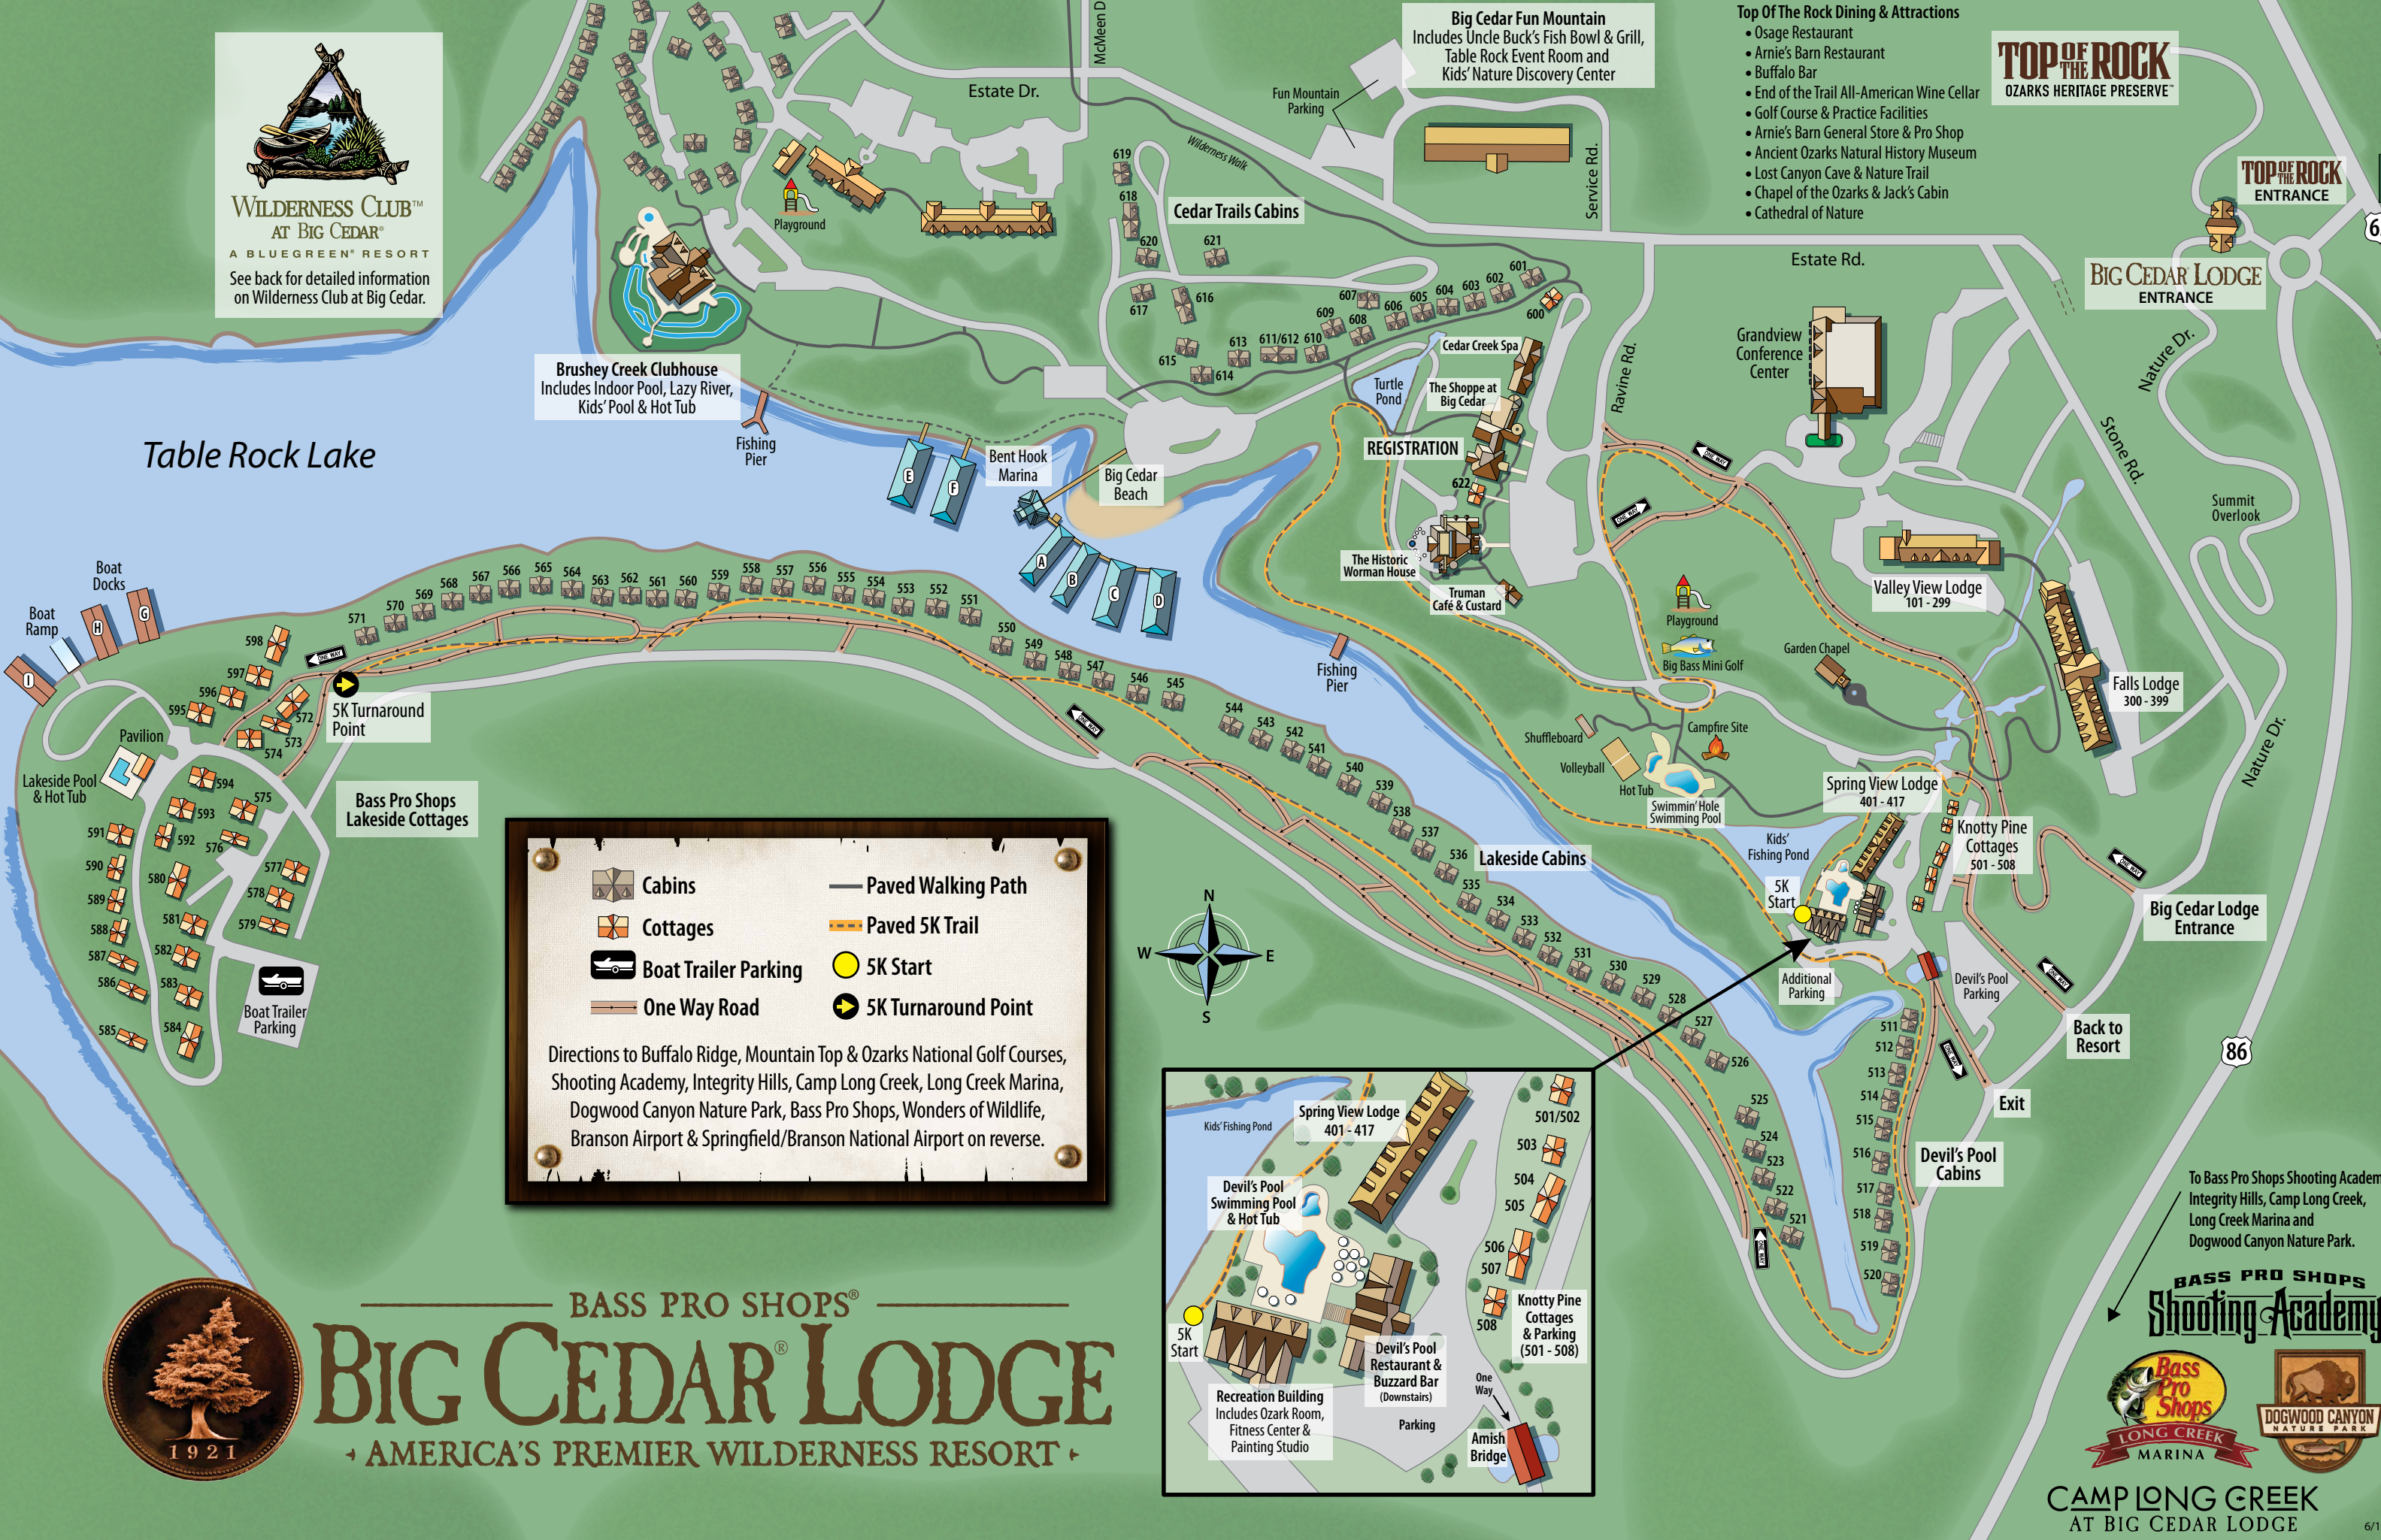

- Top Of The Rock Dining & Attractions**
- Osage Restaurant
 - Arnie's Barn Restaurant
 - Buffalo Bar
 - End of the Trail All-American Wine Cellar
 - Golf Course & Practice Facilities
 - Arnie's Barn General Store & Pro Shop
 - Ancient Ozarks Natural History Museum
 - Lost Canyon Cave & Nature Trail
 - Chapel of the Ozarks & Jack's Cabin
 - Cathedral of Nature

86

To Bass Pro Shops Shooting Academy, Integrity Hills, Camp Long Creek, Long Creek Marina and Dogwood Canyon Nature Park.

CAMP LONG CREEK AT BIG CEDAR LODGE

	Cabins		Paved Walking Path
	Cottages		Paved 5K Trail
	Boat Trailer Parking		5K Start
	One Way Road		5K Turnaround Point

Directions to Buffalo Ridge, Mountain Top & Ozarks National Golf Courses, Shooting Academy, Integrity Hills, Camp Long Creek, Long Creek Marina, Dogwood Canyon Nature Park, Bass Pro Shops, Wonders of Wildlife, Branson Airport & Springfield/Branson National Airport on reverse.

Ancient Ozarks Natural History Museum	Ext. 5310	Kids' Adventure Club	Ext. 7107
Arnie's Barn General Store	Ext. 5339	Long Creek Marina	(417) 334-4860
Arnie's Barn Restaurant	Ext. 5330	Mountain Top Golf Course	Ext. 4002
Bent Hook Marina & Market	Ext. 7161	Osage Restaurant	Ext. 5320
Buffalo Ridge Springs Golf Course	Ext. 5430	Ozarks National Golf Course	Ext. 4002
Buzzard Bar	Ext. 7005	Room Service	Ext. 7666
Camp Long Creek	Ext. 5455	Shuttle Service (Big Cedar)	Ext. 7888
Cedar Creek Spa	Ext. 5201	The Shoppe at Big Cedar	Ext. 7151
Devil's Pool Restaurant	Ext. 7000	Top of the Rock Golf Course	Ext. 5343
Dogwood Canyon Nature Park	Ext. 4001	Top of the Rock Welcome Center	Ext. 5305
Fitness Center	Ext. 7107	Truman Café & Custard	Ext. 7243
Fun Mountain	Ext. 5240	Uncle Buck's Fish Bowl & Grill	Ext. 5251
Guest Services	Ext. 7107	Vacation Planning	Ext. 4002
Housekeeping	Ext. 7170	Wonders of Wildlife	(888) 222-6060